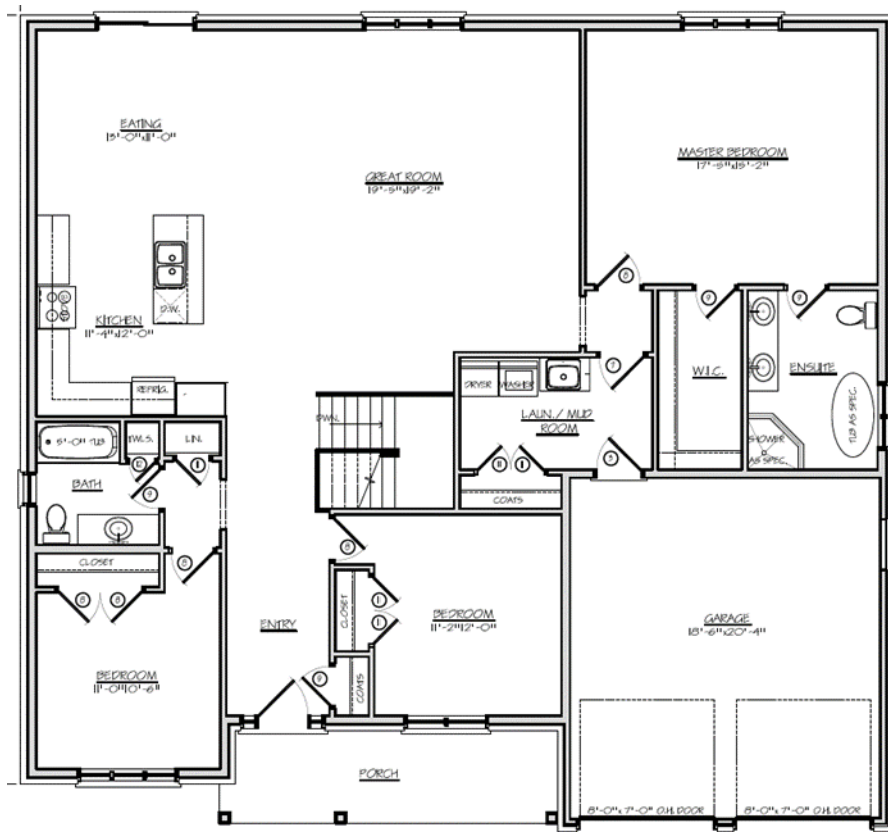

The Cinnabar 1440 sq.ft

CINNABAR
ATTRACTS ABUNDANCE & RELEASES
ENERGETIC BLOCKS

ELEVATIONS: ARTISTIC CONCEPT
SPECIFICATIONS SUBJECT TO CHANGE E.&O.E.
TO BE BUILT ON SELECTED LOTS

The Diamond 1661 sq.ft

**DIAMOND BRINGS ABOUT
FEARLESSNESS & FORTITUDE**

ELEVATIONS: ARTISTIC CONCEPT
SPECIFICATIONS SUBJECT TO CHANGE E.&O.E.
TO BE BUILT ON SELECTED LOTS

The Diamond 'A' 1661 sq.ft

**DIAMOND BRINGS ABOUT
FEARLESSNESS & FORTITUDE**

ELEVATIONS: ARTISTIC CONCEPT
SPECIFICATIONS SUBJECT TO CHANGE E.&O.E.
TO BE BUILT ON SELECTED LOTS

The Green Tourmaline 1747 sq.ft

**GREEN TOURMALINE
BRINGS BALANCE & JOY**

ELEVATIONS: ARTISTIC CONCEPT
SPECIFICATIONS SUBJECT TO CHANGE E.&O.E.
TO BE BUILT ON SELECTED LOTS

The Blue Jade 1968 sq.ft

BLUE JADE
BRINGS INNER SERENITY & PEACE

ELEVATIONS: ARTISTIC CONCEPT
SPECIFICATIONS SUBJECT TO CHANGE E.&O.E.
TO BE BUILT ON SELECTED LOTS