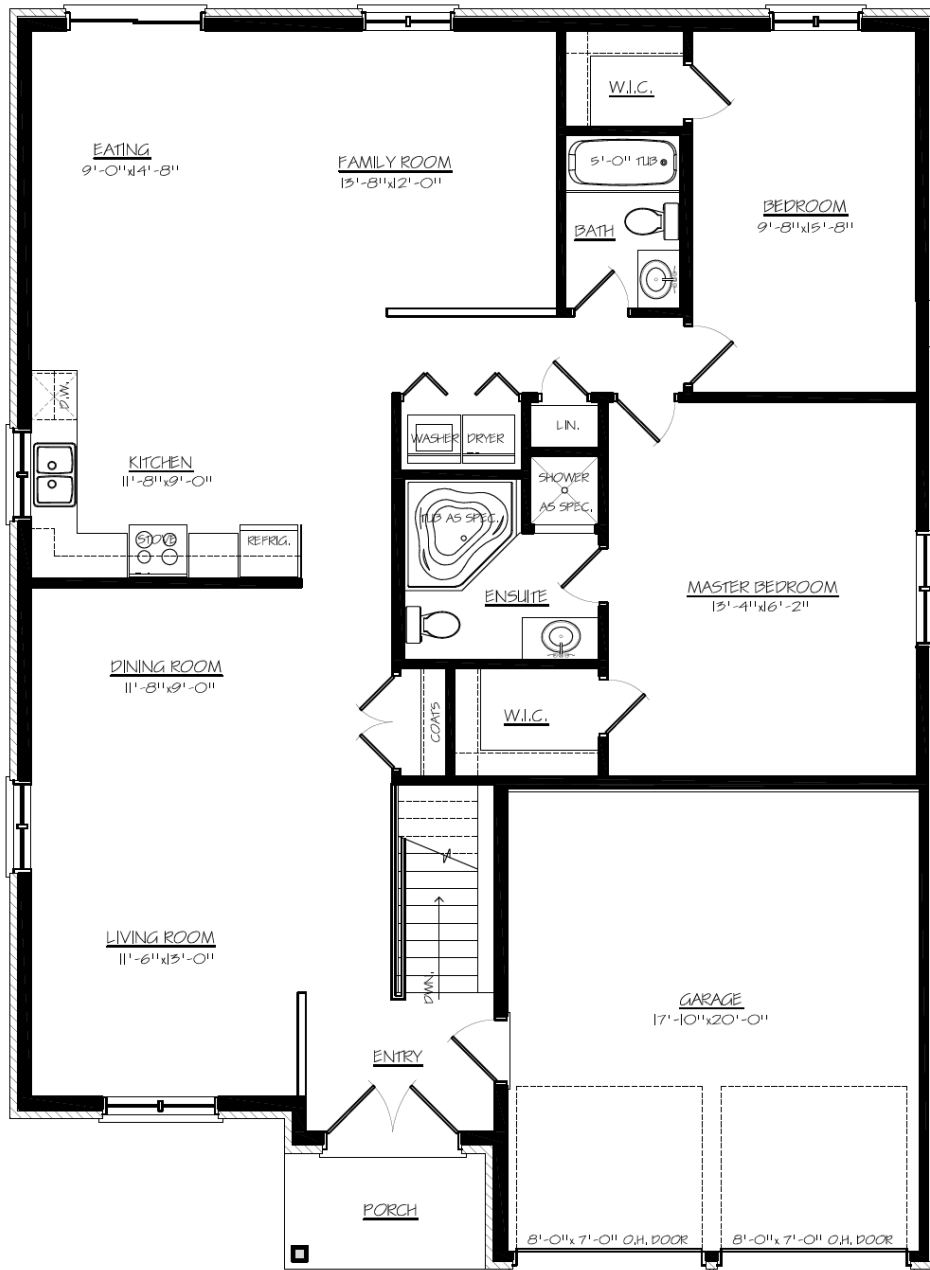

The Cinnabar 1440 sq.ft

CINNABAR
ATTRACTS ABUNDANCE & RELEASES
ENERGETIC BLOCKS

ELEVATIONS: ARTISTIC CONCEPT
SPECIFICATIONS SUBJECT TO CHANGE E.&O.E.
TO BE BUILT ON SELECTED LOTS

The Diamond 1661 sq.ft

**DIAMOND BRINGS ABOUT
FEARLESSNESS & FORTITUDE**

ELEVATIONS: ARTISTIC CONCEPT
SPECIFICATIONS SUBJECT TO CHANGE E.&O.E.
TO BE BUILT ON SELECTED LOTS

The Diamond 'A' 1661 sq.ft

**DIAMOND BRINGS ABOUT
FEARLESSNESS & FORTITUDE**

ELEVATIONS: ARTISTIC CONCEPT
SPECIFICATIONS SUBJECT TO CHANGE E.&O.E.
TO BE BUILT ON SELECTED LOTS

The Green Tourmaline 1747 sq.ft

**GREEN TOURMALINE
BRINGS BALANCE & JOY**

ELEVATIONS: ARTISTIC CONCEPT
SPECIFICATIONS SUBJECT TO CHANGE E.&O.E.
TO BE BUILT ON SELECTED LOTS

The Blue Jade 1968 sq.ft

BLUE JADE
BRINGS INNER SERENITY & PEACE