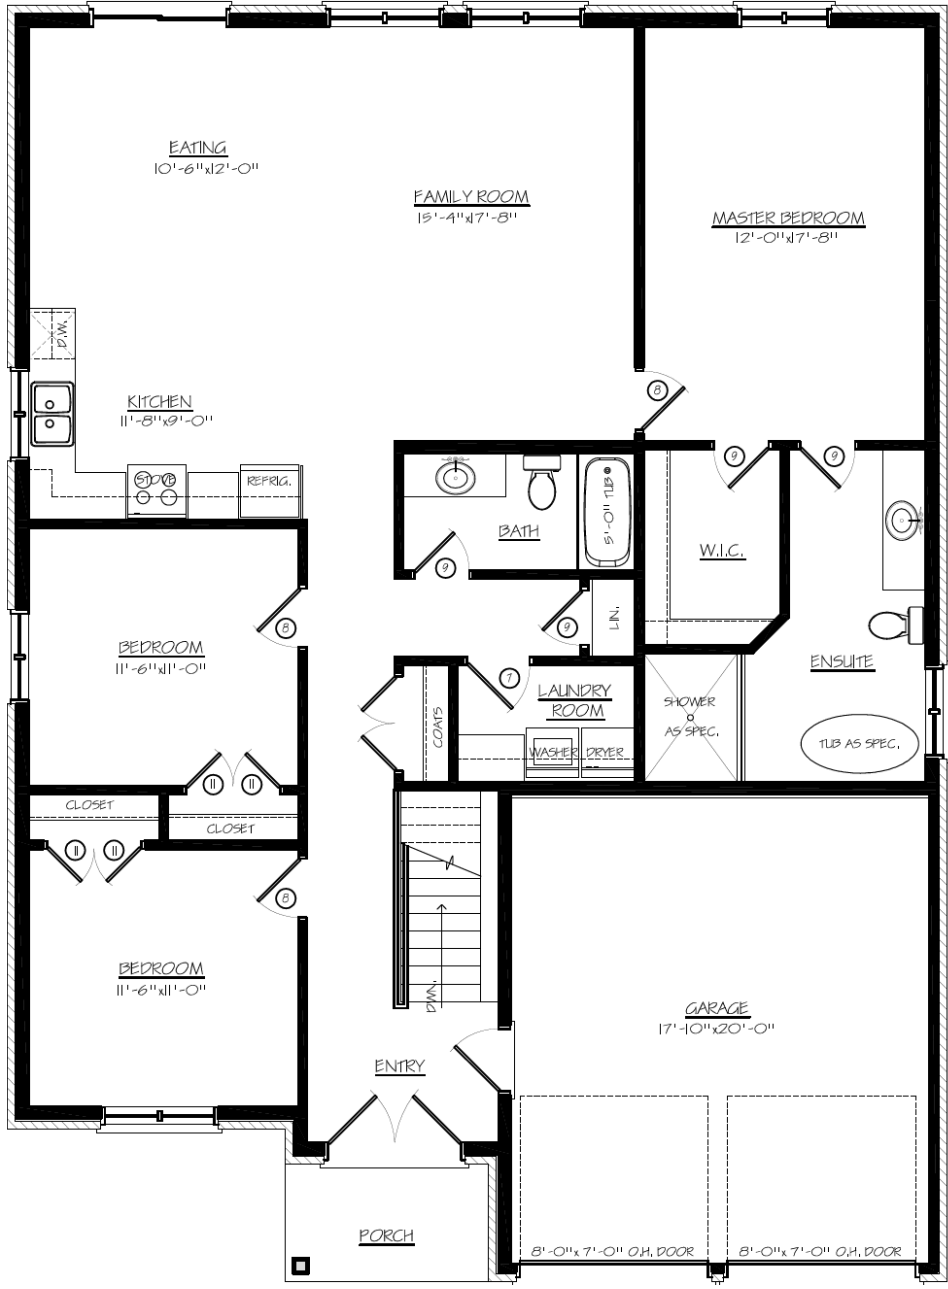

The Cinnabar 1440 sq.ft

CINNABAR
ATTRACTS ABUNDANCE & RELEASES
ENERGETIC BLOCKS

ELEVATIONS: ARTISTIC CONCEPT
SPECIFICATIONS SUBJECT TO CHANGE E.&O.E.
TO BE BUILT ON SELECTED LOTS

The Diamond 1661 sq.ft

**DIAMOND BRINGS ABOUT
FEARLESSNESS & FORTITUDE**

ELEVATIONS: ARTISTIC CONCEPT
SPECIFICATIONS SUBJECT TO CHANGE E.&O.E.
TO BE BUILT ON SELECTED LOTS

The Diamond 'A' 1661 sq.ft

**DIAMOND BRINGS ABOUT
FEARLESSNESS & FORTITUDE**

ELEVATIONS: ARTISTIC CONCEPT
SPECIFICATIONS SUBJECT TO CHANGE E.&O.E.
TO BE BUILT ON SELECTED LOTS

The Green Tourmaline 1747 sq.ft

**GREEN TOURMALINE
BRINGS BALANCE & JOY**

ELEVATIONS: ARTISTIC CONCEPT
SPECIFICATIONS SUBJECT TO CHANGE E.&O.E.
TO BE BUILT ON SELECTED LOTS

The Blue Jade 1968 sq.ft

BLUE JADE
BRINGS INNER SERENITY & PEACE