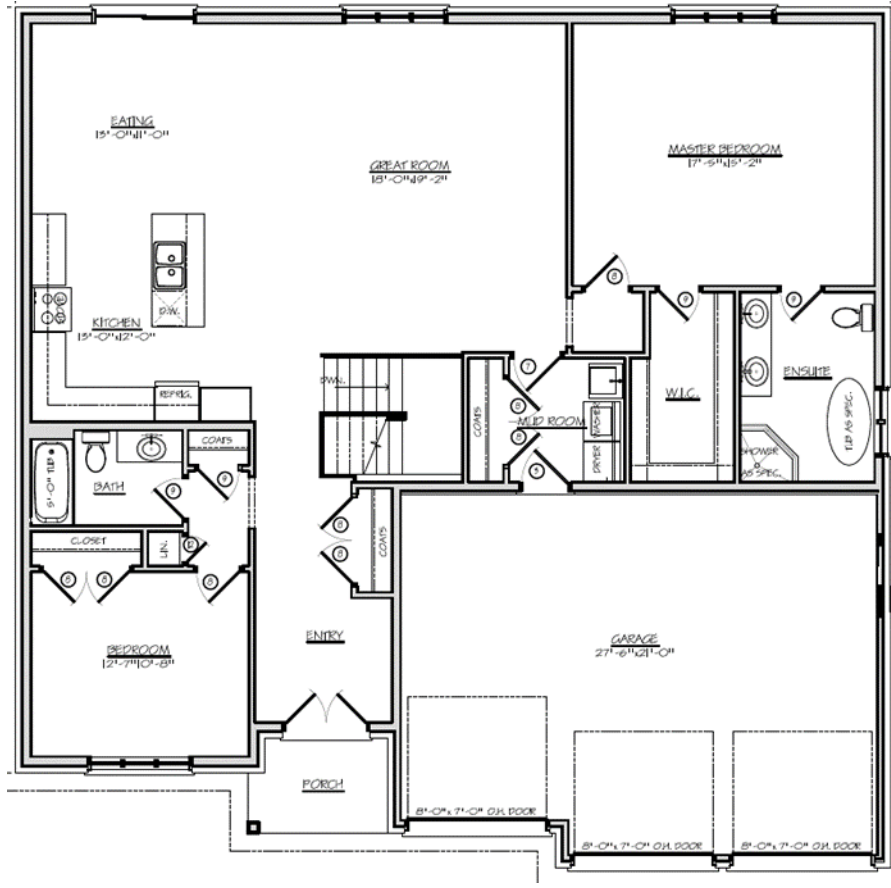

The Cinnabar 1440 sq.ft

CINNABAR
ATTRACTS ABUNDANCE & RELEASES
ENERGETIC BLOCKS

ELEVATIONS: ARTISTIC CONCEPT
SPECIFICATIONS SUBJECT TO CHANGE E.&O.E.
TO BE BUILT ON SELECTED LOTS

The Diamond 1661 sq.ft

**DIAMOND BRINGS ABOUT
FEARLESSNESS & FORTITUDE**

ELEVATIONS: ARTISTIC CONCEPT
SPECIFICATIONS SUBJECT TO CHANGE E.&O.E.
TO BE BUILT ON SELECTED LOTS

The Diamond 'A' 1661 sq.ft

**DIAMOND BRINGS ABOUT
FEARLESSNESS & FORTITUDE**

ELEVATIONS: ARTISTIC CONCEPT
SPECIFICATIONS SUBJECT TO CHANGE E.&O.E.
TO BE BUILT ON SELECTED LOTS

The Green Tourmaline 1747 sq.ft

**GREEN TOURMALINE
BRINGS BALANCE & JOY**

ELEVATIONS: ARTISTIC CONCEPT
SPECIFICATIONS SUBJECT TO CHANGE E.&O.E.
TO BE BUILT ON SELECTED LOTS

The Blue Jade 1968 sq.ft

BLUE JADE
BRINGS INNER SERENITY & PEACE