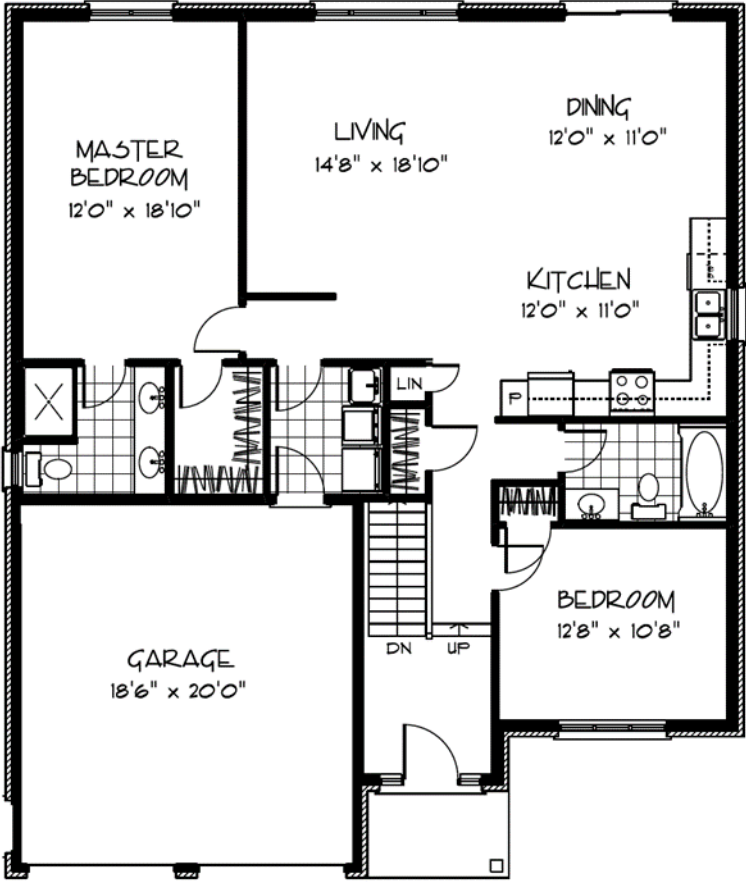

The Cinnabar 1440 sq.ft

CINNABAR
ATTRACTS ABUNDANCE & RELEASES
ENERGETIC BLOCKS

ELEVATIONS: ARTISTIC CONCEPT
SPECIFICATIONS SUBJECT TO CHANGE E.&O.E.
TO BE BUILT ON SELECTED LOTS

The Diamond 1661 sq.ft

**DIAMOND BRINGS ABOUT
FEARLESSNESS & FORTITUDE**

ELEVATIONS: ARTISTIC CONCEPT
SPECIFICATIONS SUBJECT TO CHANGE E.&O.E.
TO BE BUILT ON SELECTED LOTS

The Diamond 'A' 1661 sq.ft

**DIAMOND BRINGS ABOUT
FEARLESSNESS & FORTITUDE**

ELEVATIONS: ARTISTIC CONCEPT
SPECIFICATIONS SUBJECT TO CHANGE E.&O.E.
TO BE BUILT ON SELECTED LOTS

The Green Tourmaline 1747 sq.ft

**GREEN TOURMALINE
BRINGS BALANCE & JOY**

ELEVATIONS: ARTISTIC CONCEPT
SPECIFICATIONS SUBJECT TO CHANGE E.&O.E.
TO BE BUILT ON SELECTED LOTS

The Blue Jade 1968 sq.ft

BLUE JADE
BRINGS INNER SERENITY & PEACE