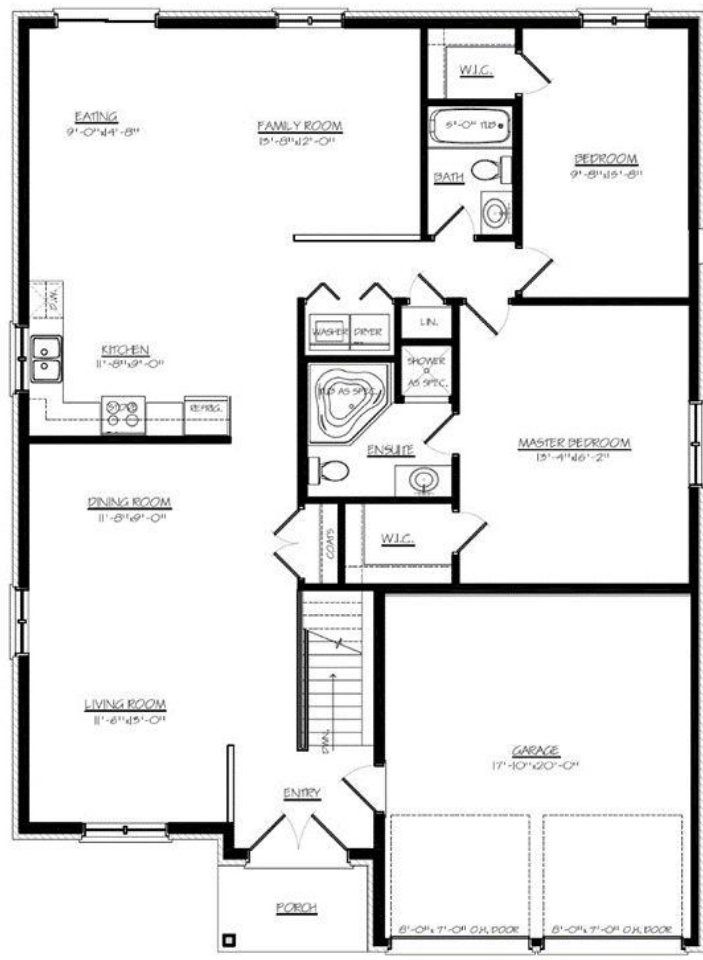

The Diamond

1661 SQ.FT
Total Living Area

Bedrooms : 3
Bathrooms: 2
Garage Type: Double

Elevations are Artistic Concept and/or Photographs of Model Homes which feature items not included in standard plan. Subject to change E.&O.E. Stone Accent is optional and not included in standard plan.